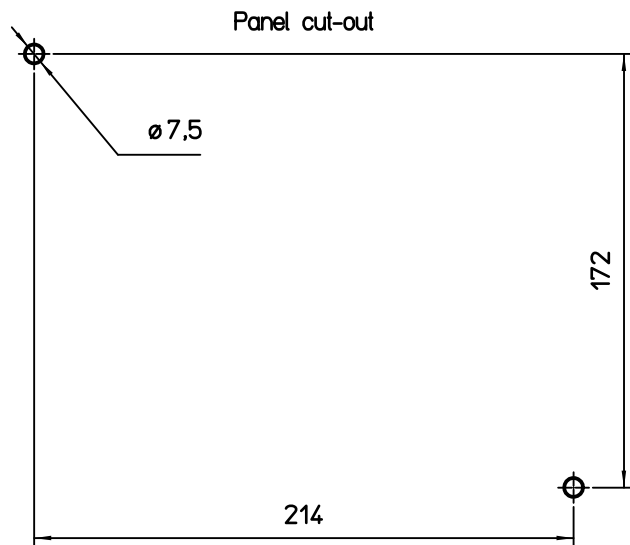

1

2

3

A

A

B

B

REV.	DATE	SIGNATURE		
Dimensions in mm		Simplified representation with dimensions without tolerance		
Original Size A4		A2P 2320.16		Scale 1:3
Date 05/07/22		AC box, without cable entry, 16 holes for unit, dimensions 230x205x102 mm		
Sign. S.Diasparra				