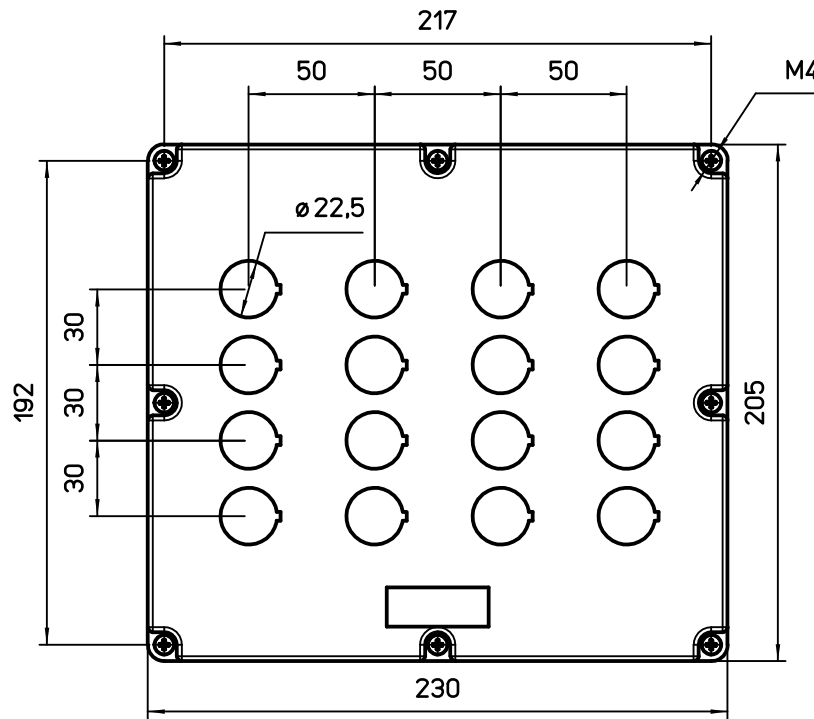

1

2

3

A

A

B

B

REV.	DATE	SIGNATURE		
Dimensions in mm		Simplified representation with dimensions without tolerance		
Original Size A4		A2P 2320.16		Scale 1:3
Date 05/07/22		AC box, without cable entry, 16 holes for unit, dimensions 230x205x102 mm		
Sign. S.Diasparra				

1

2

3